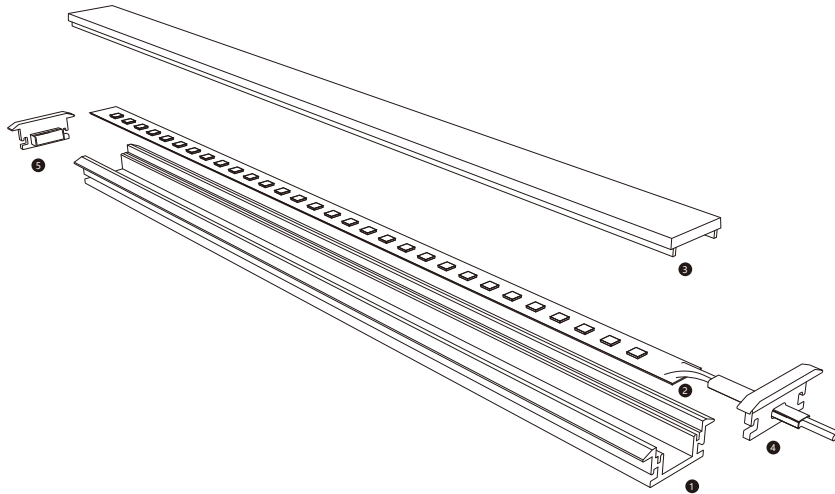

Unit:mm

Aluminium LED Profile **LW-AB**

	Name	Code	Material	Color	Others
①	Aluminum Profile	AB	Aluminum	Silver / White / Black / RAL color	
②	LED strip	-	-	-	MAX. 19.2 W/m
④	Endcap (with hole)	AB-Cap-H	Plastic	Grey / White / Black	-
⑤	Endcap (without hole)	AB-Cap	Plastic	Grey / White / Black	-

③ Optional Diffuser(PC)

Color	Light Transmittance	Code
Opal	39%	AB-O
Milky	-	-
Frosted	75%	AB-F
Clear	-	-

RECESSED INSTALLING INSTRUCTIONS

RECESSED INSTALLING INSTRUCTIONS