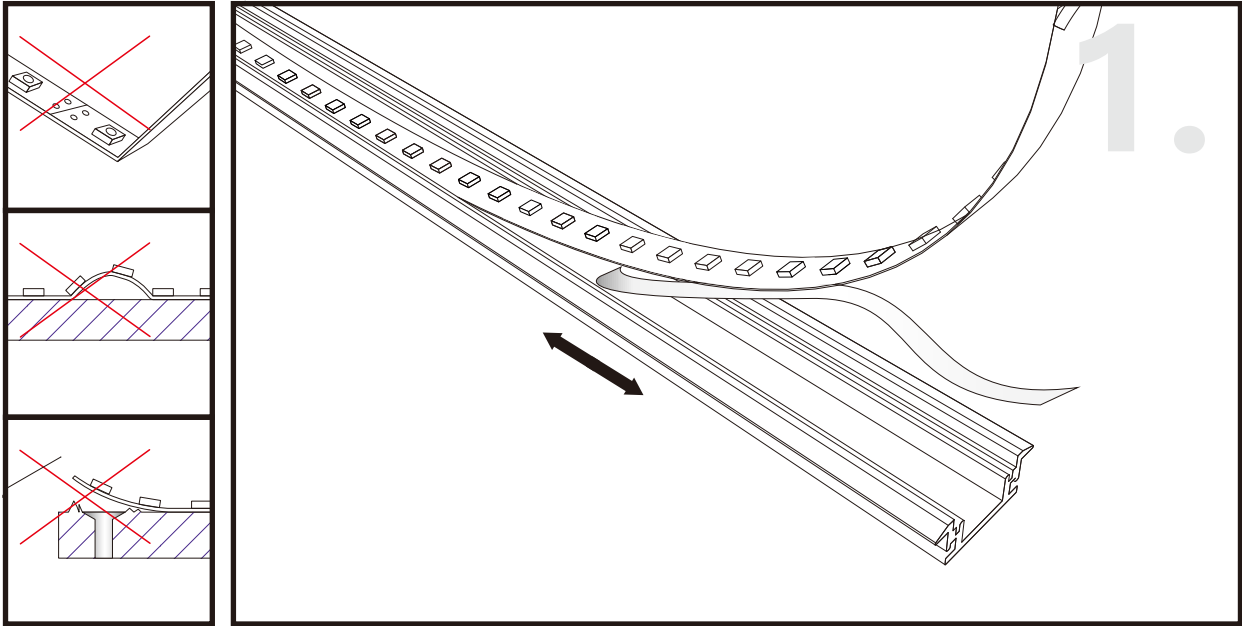

Unit:mm

Aluminium LED Profile **LW-AB**

	Name	Code	Material	Color	Others
①	Aluminum Profile	AB	Aluminum	Silver / White / Black / RAL color	
②	LED strip	-	-	-	MAX. 19.2 W/m
④	Endcap (with hole)	AB-Cap-H	Plastic	Grey / White / Black	-
⑤	Endcap (without hole)	AB-Cap	Plastic	Grey / White / Black	-

③ Optional Diffuser(PC)

Color	Light Transmittance	Code
Opal	39%	AB-O
Milky	-	-
Frosted	75%	AB-F
Clear	-	-

RECESSED INSTALLING INSTRUCTIONS

RECESSED INSTALLING INSTRUCTIONS